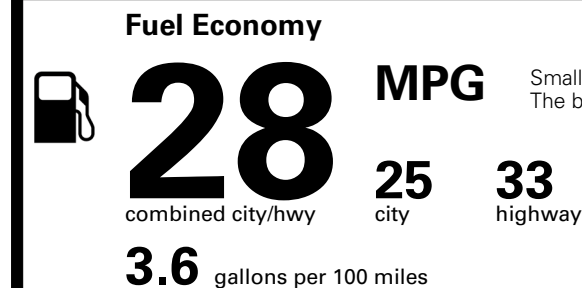

Inland Freight & Handling : \$1,600.00
Total Price : **\$41,975.00**

Proudly Supporting Hyundai Hope On Wheels and the Fight Against Pediatric Cancer Since 1998.

Fuel Economy and Environment

Gasoline Vehicle

Small SUVs range from 14 to 125 MPG. The best vehicle rates 146 MPGe.

You spend \$250
more in fuel costs over 5 years
compared to the average new vehicle.

Annual fuel cost
\$1,750

Fuel Economy & Greenhouse Gas Rating (tailpipe only)