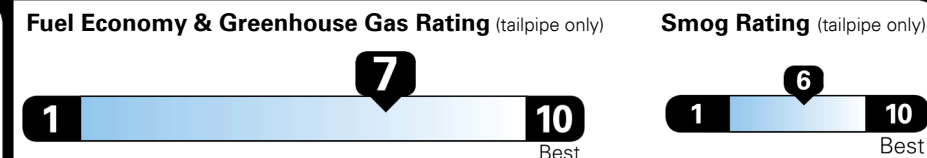

EPA DOT Fuel Economy and Environment

Gasoline Vehicle

Fuel Economy
36 MPG Small SUVs range from 14 to 125 MPG. The best vehicle rates 146 MPGe.
combined city/hwy
2.8 gallons per 100 miles
city **37** highway **36**

You save $1,500
in fuel costs over 5 years compared to the average new vehicle.

Annual fuel cost $1,400