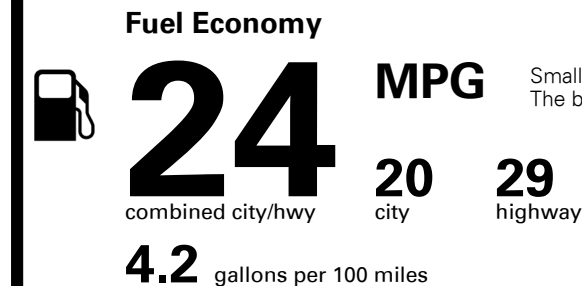

Inland Freight & Handling : \$1,600.00
Total Price : \$49,875.00

Proudly Supporting Hyundai Hope On Wheels and the Fight Against Pediatric Cancer Since 1998

Fuel Economy and Environment

Gasoline Vehicle

Small SUVs range from 14 to 125 MPG. The best vehicle rates 146 MPGe.

You spend \$1,750
 more in fuel costs over 5 years compared to the average new vehicle.

Annual fuel cost \$2,050

Fuel Economy & Greenhouse Gas Rating (tailpipe only)

Smog Rating (tailpipe only)

This vehicle emits 374 grams CO₂ per mile. The best emits 0 grams per mile (tailpipe only). Producing and distributing fuel also create emissions; learn more at fueleconomy.gov.