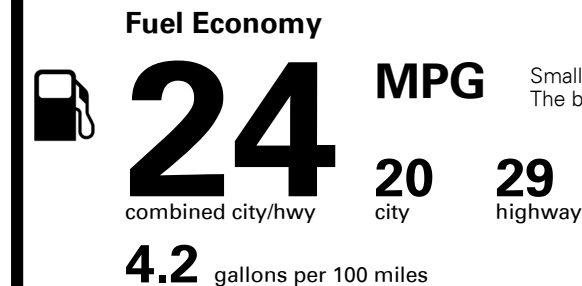

Inland Freight & Handling : \$1,600.00
Total Price : **\$50,200.00**

Proudly Supporting Hyundai Hope On Wheels and the Fight Against Pediatric Cancer Since 1998

Fuel Economy and Environment

Gasoline Vehicle

Small SUVs range from 14 to 125 MPG. The best vehicle rates 146 MPGe.

You spend \$1,750
 more in fuel costs over 5 years compared to the average new vehicle.

Annual fuel cost \$2,050

Fuel Economy & Greenhouse Gas Rating (tailpipe only)