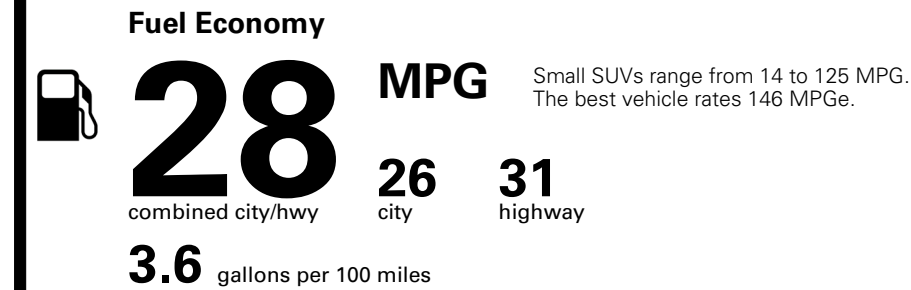

Inland Freight & Handling : \$1,600.00
Total Price : **\$31,205.00**

Proudly Supporting Hyundai Hope On Wheels and the Fight Against Pediatric Cancer Since 1998.

EPA DOT Fuel Economy and Environment

You spend \$250 more in fuel costs over 5 years compared to the average new vehicle.

Annual fuel cost \$1,750

Fuel Economy & Greenhouse Gas Rating (tailpipe only)

Smog Rating (tailpipe only)

This vehicle emits 320 grams CO₂ per mile. The best emits 0 grams per mile (tailpipe only). Producing and distributing fuel also create emissions; learn more at fuelconomy.gov.